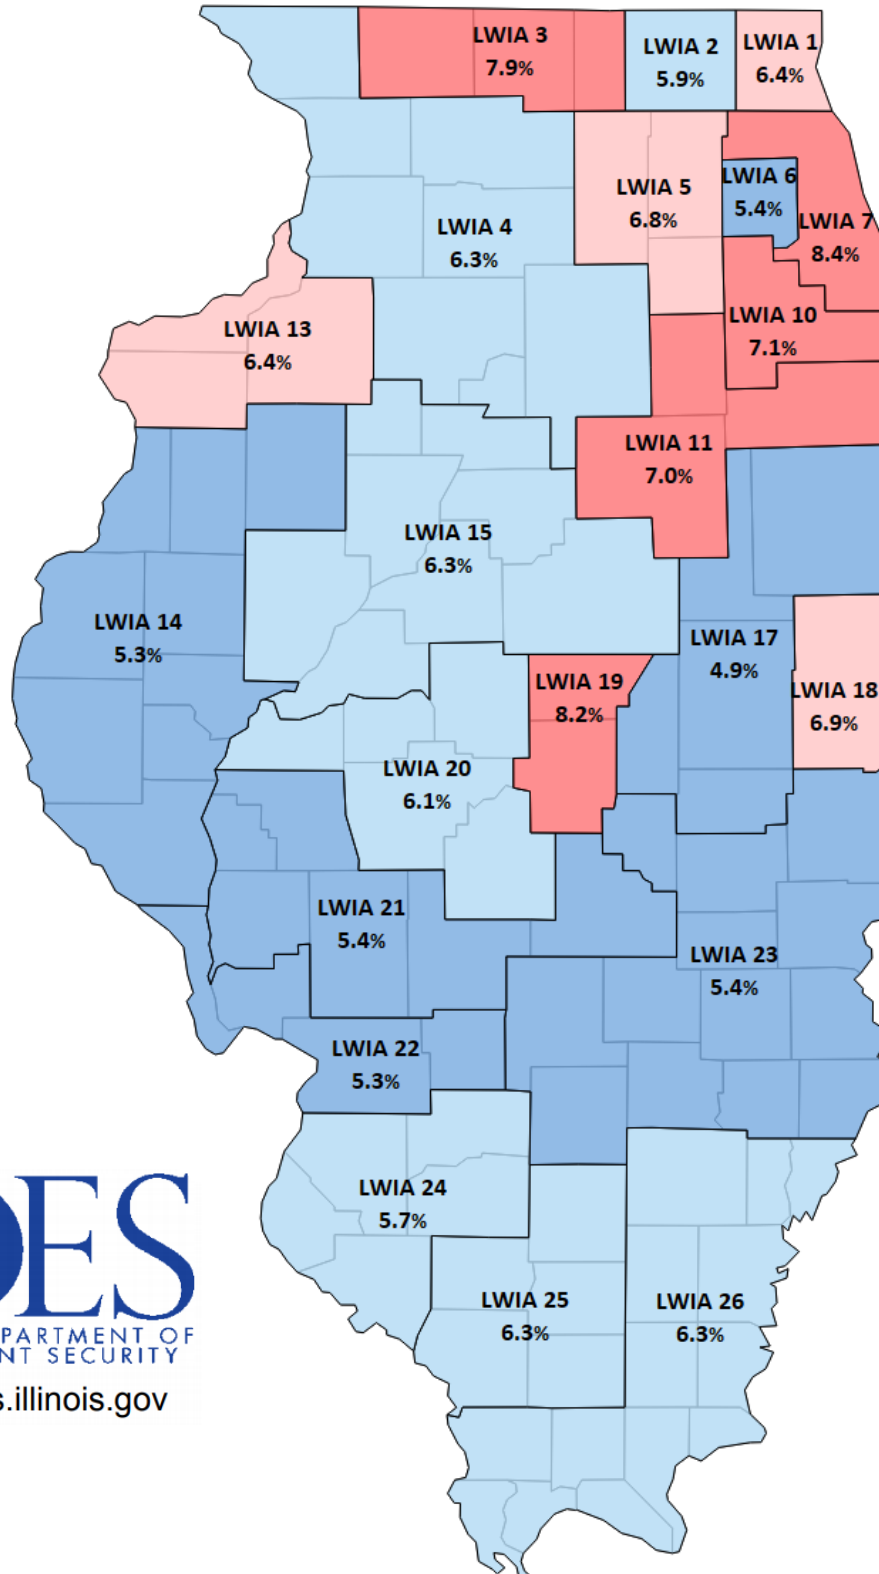

# Illinois Unemployment Rate by Local Workforce Area

March 2021 – Not Seasonally Adjusted

IL Dept. of Employment Security, Economic Information & Analysis Division

Unemployment Rates

	Seasonally Adjusted	Not Seasonally Adjusted
U.S.	6.0%	6.2%
Illinois	7.1%	7.1%

### Unemployment Rate