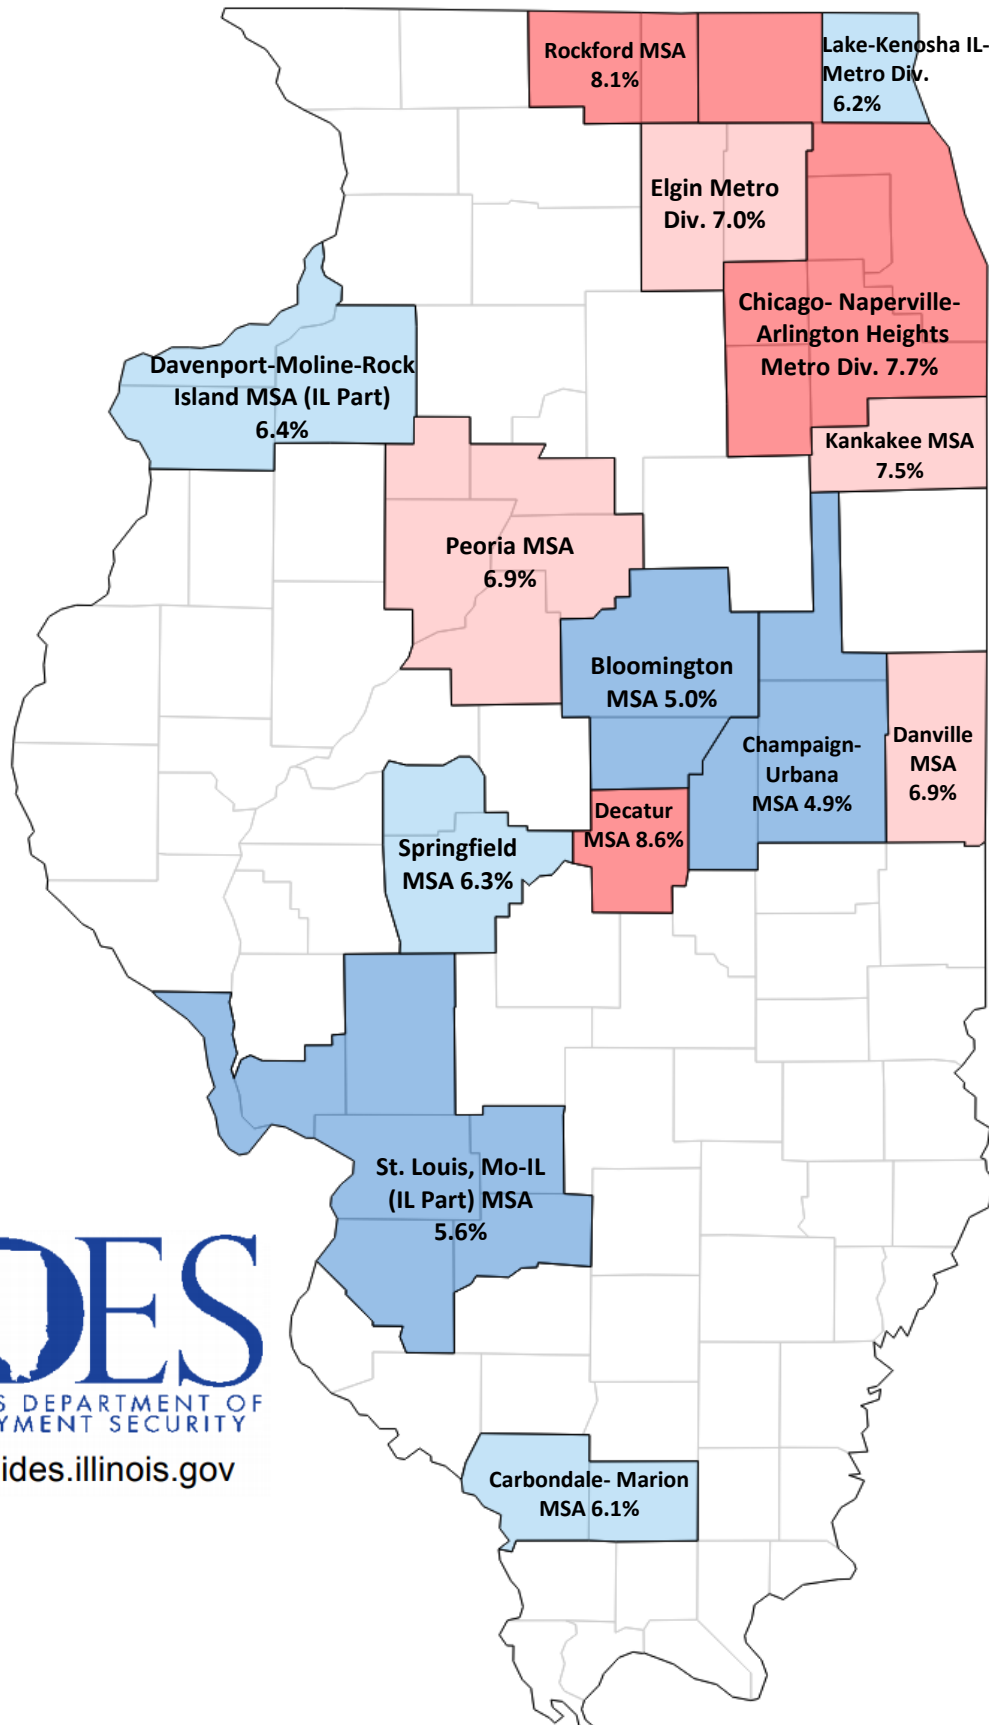

Illinois Unemployment Rate by Metropolitan Statistical Areas

March 2021 – Not Seasonally Adjusted

IL Dept. of Employment Security, Economic Information & Analysis Division

Unemployment Rates

	Seasonally Adjusted	Not Seasonally Adjusted
U.S.	6.0%	6.2%
Illinois	7.1%	7.1%

Unemployment Rate